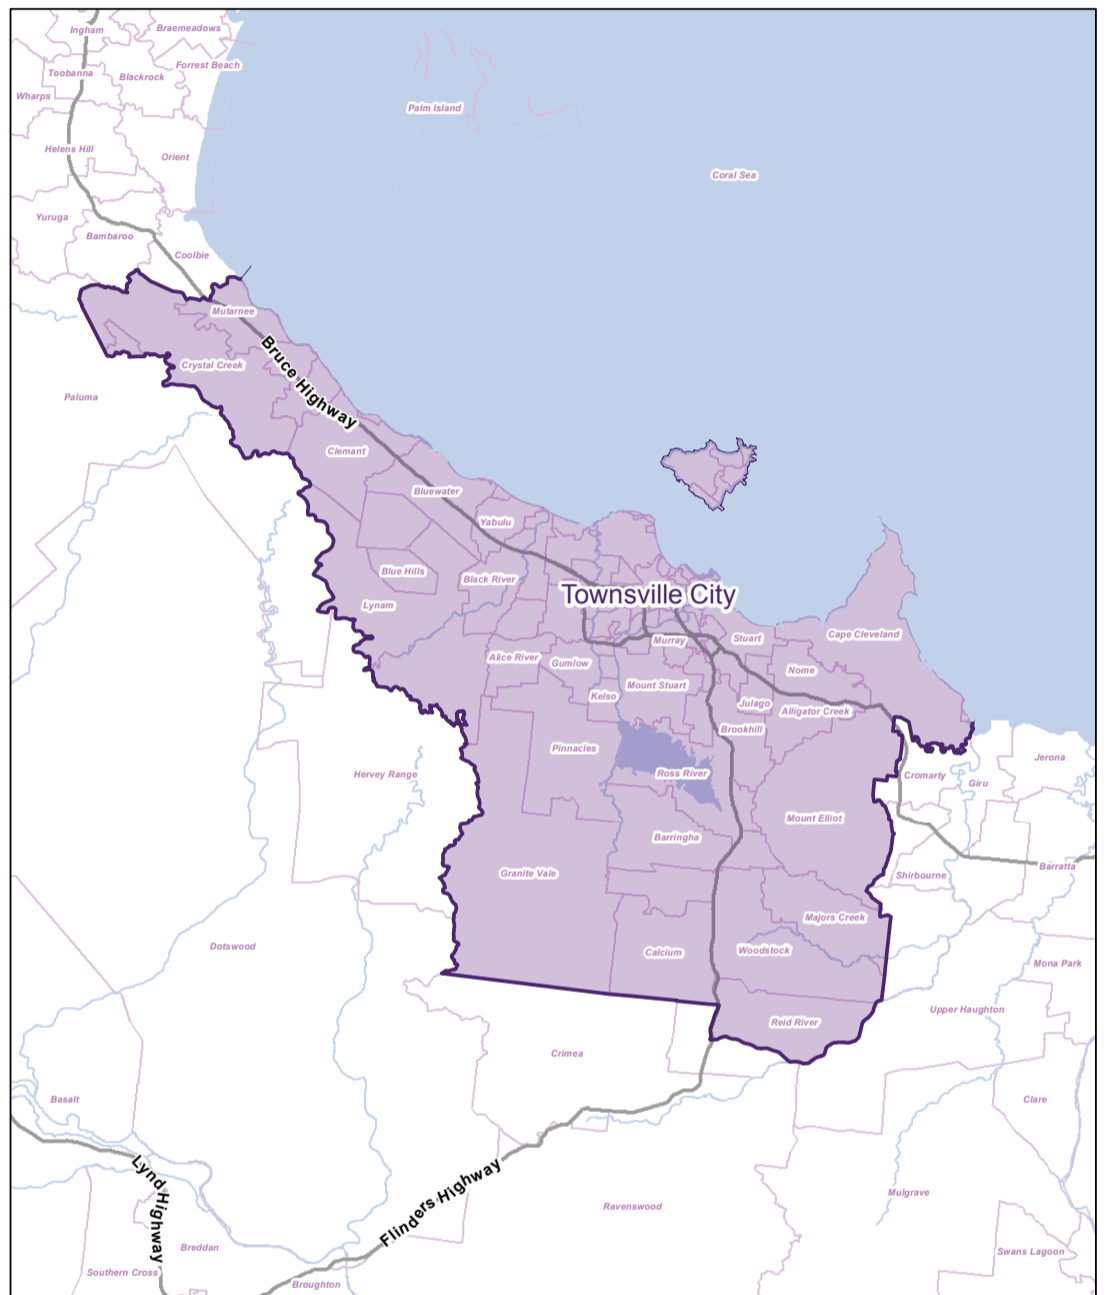

Please report sightings of suspected Asian honey bees, feral nests or hives showing symptoms of exotic pests to Biosecurity Queensland on 13 25 23.

To stop the spread of varroa mites, a Prevention and Control Program is now in place for the Townsville City Council local government area.

The Prevention and Control Program imposes obligations on an occupier of a place where managed hives are kept. Anyone wanting to move live bees, bee hives, or any other item that may contain live bees out of the Townsville City Council area will need to notify Biosecurity Queensland by email at varroa@daf.qld.gov.au at least seven (7) days prior to the intended movement.

Anyone moving live bees through the Townsville City Council area, that have originated outside the area, must ensure the bees are packaged and sealed in a manner that prevents the escape of live bees while they transit through the area.

A copy of the Prevention and Control Program for varroa mite (*Varroa jacobsoni*) under the *Biosecurity Act 2014* is available at www.daf.qld.gov.au. Interested parties can also contact the National Varroa Mite Eradication Program to request a copy of the program at varroa@daf.qld.gov.au.

Like: www.facebook.com/BiosecurityQld

Follow: www.twitter.com/BiosecurityQld